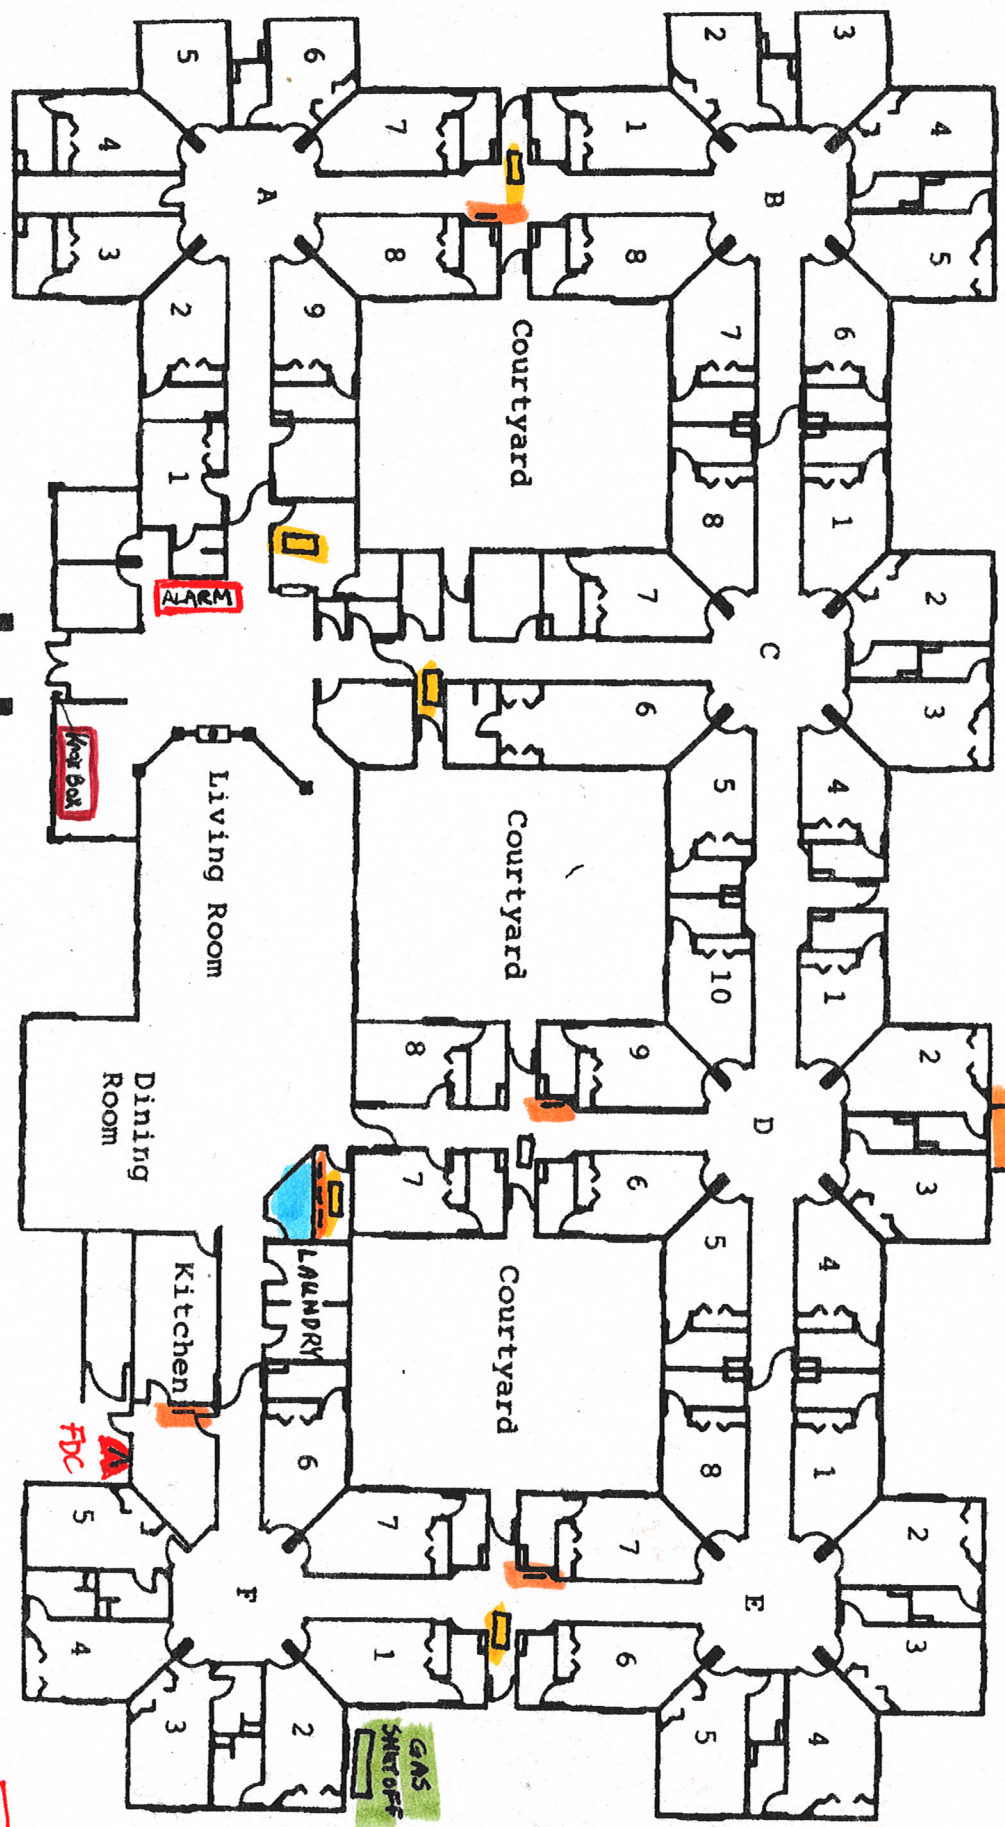

GENEVA

SUMMERWIND RETIREMENT

GATE

ELECTRICAL MAIN (CMI Idaho Power)

 = ELECTRICAL PANEL
 = ATTIC ACCESS

 = DOMESTIC WATER SHUTOFF
 = WATER HEATERS
 FURNACE

UPDATED: 2/24/98

CASTLE DR